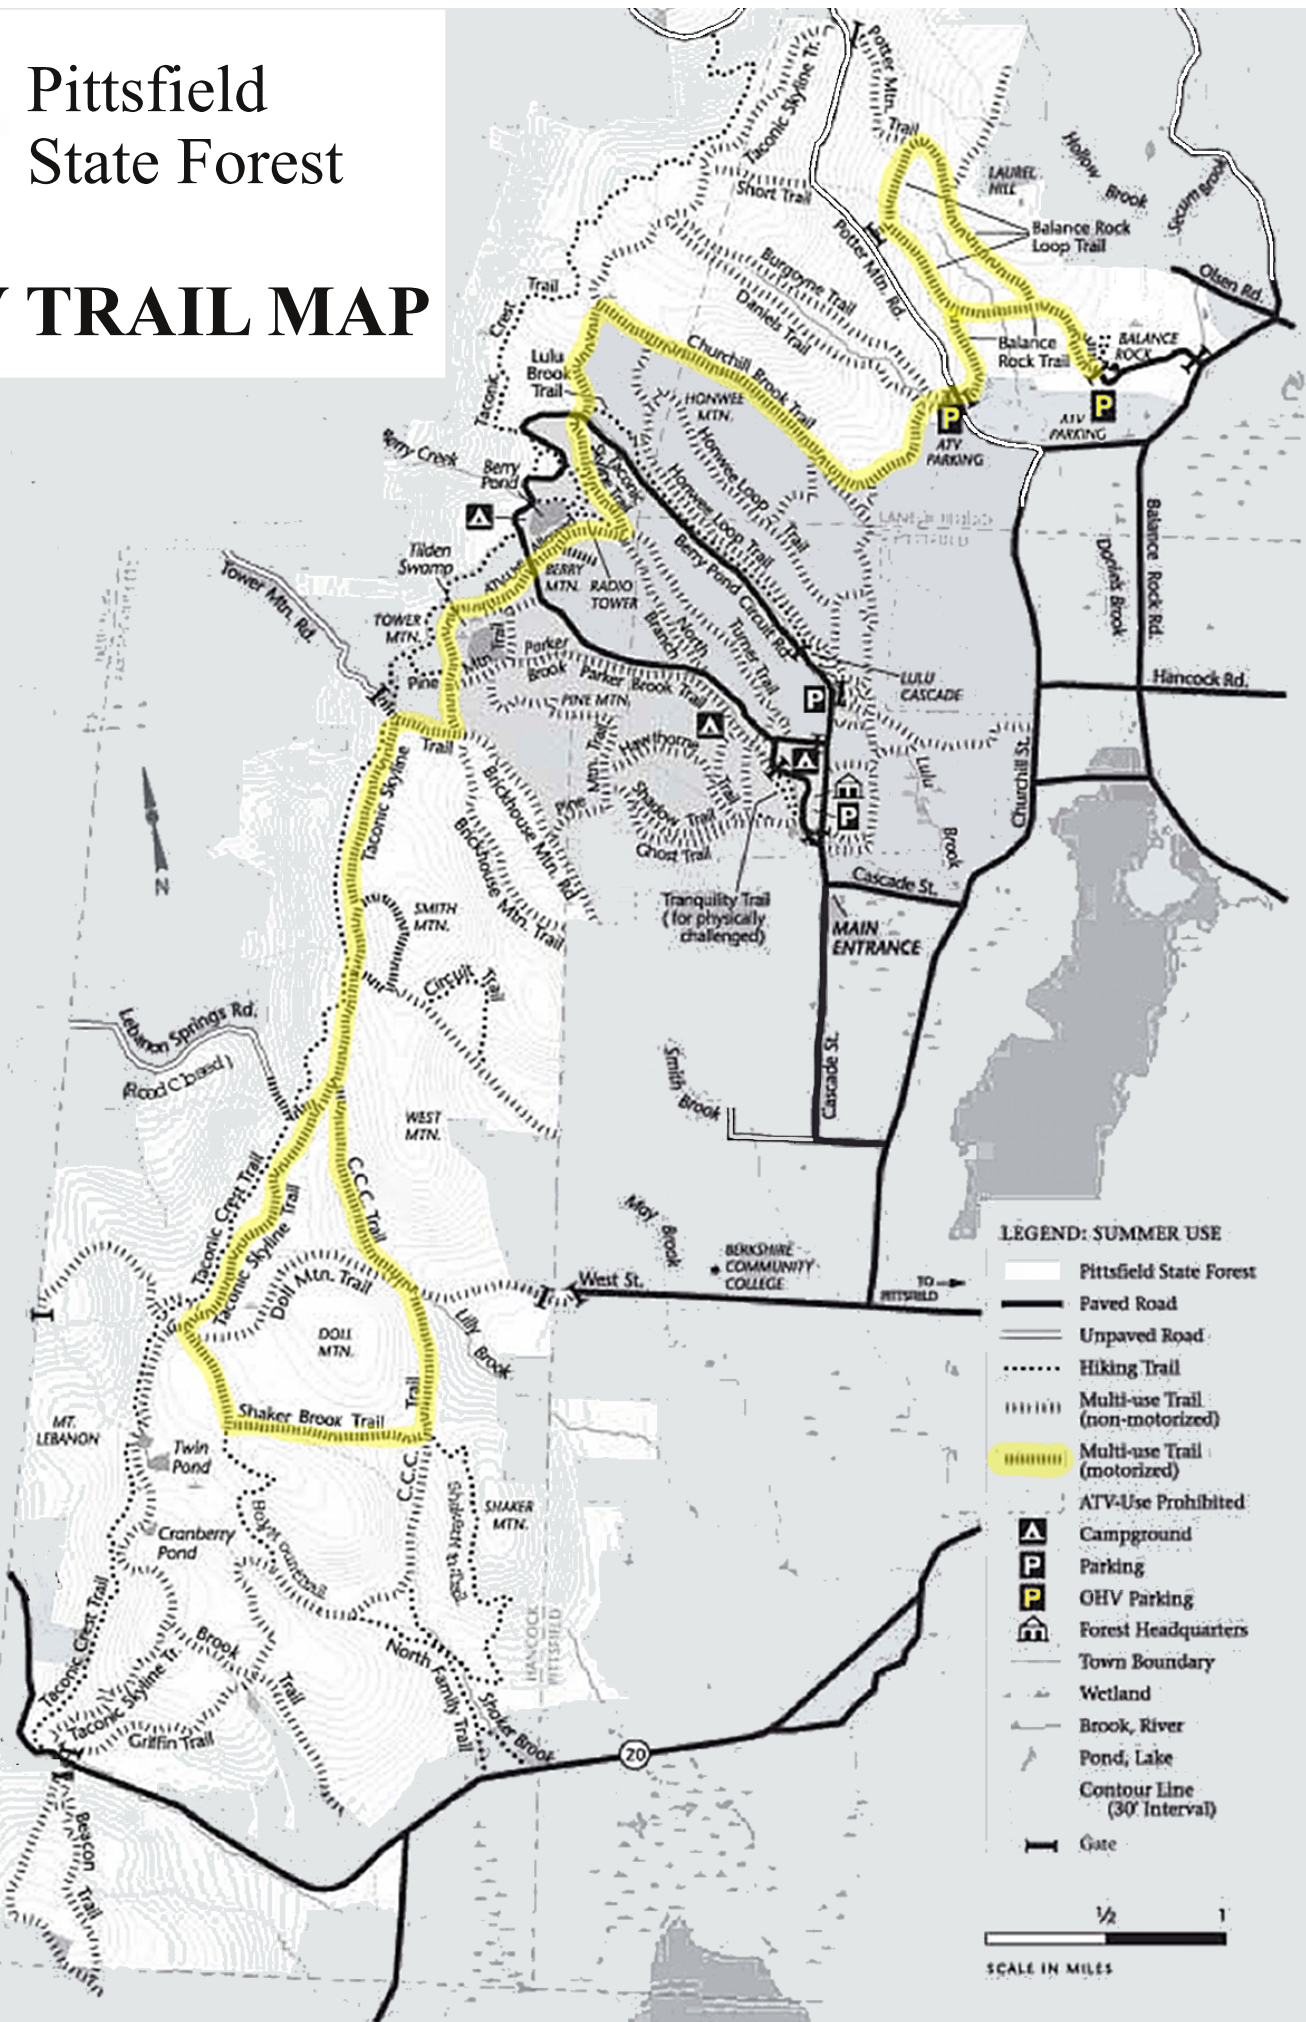

OHV TRAIL MAP

LEGEND: SUMMER USE

- Pittsfield State Forest
- Paved Road
- Unpaved Road
- Hiking Trail
- Multi-use Trail (non-motorized)
- Multi-use Trail (motorized)
- ATV-Use Prohibited
- Campground
- Parking
- OHV Parking
- Forest Headquarters
- Town Boundary
- Wetland
- Brook, River
- Pond, Lake
- Contour Line (30' Interval)
- Gate